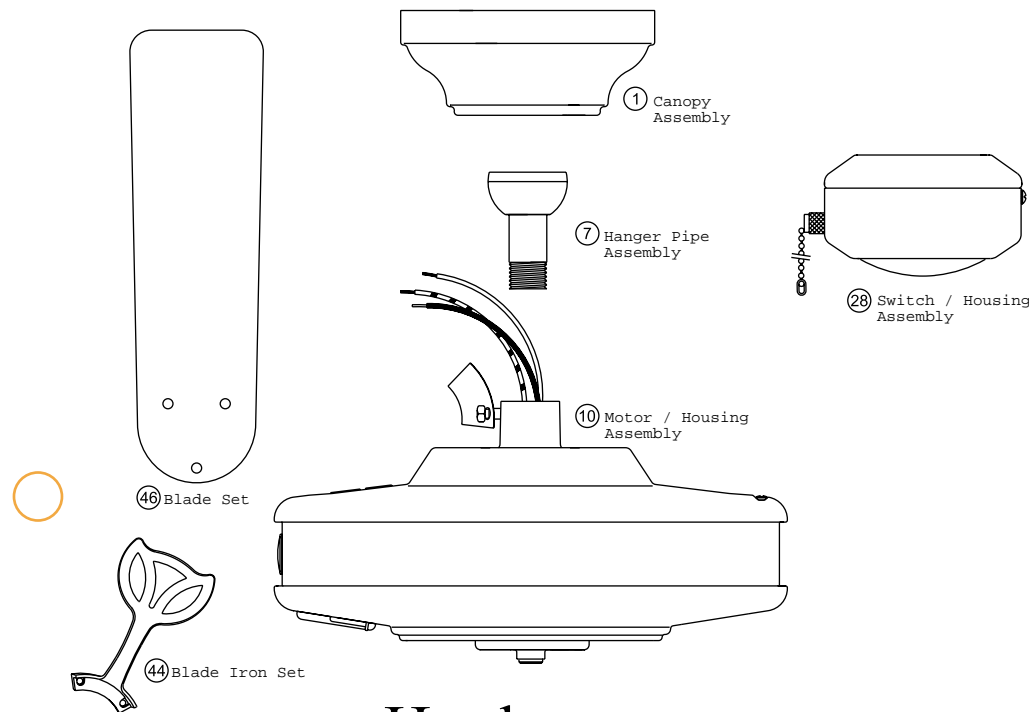

PARTS GUIDE

Using the Parts Guide below, check to make sure all parts are included in the box.
If parts are missing or damaged call 1-888-830-1326.
PLEASE DO NOT RETURN THIS PRODUCT TO THE STORE.

Before installing your fan, record the following information for your records and warranty assistance.

Fan Parts

(Not Drawn to Scale)

Hardware

(Drawn to Scale)